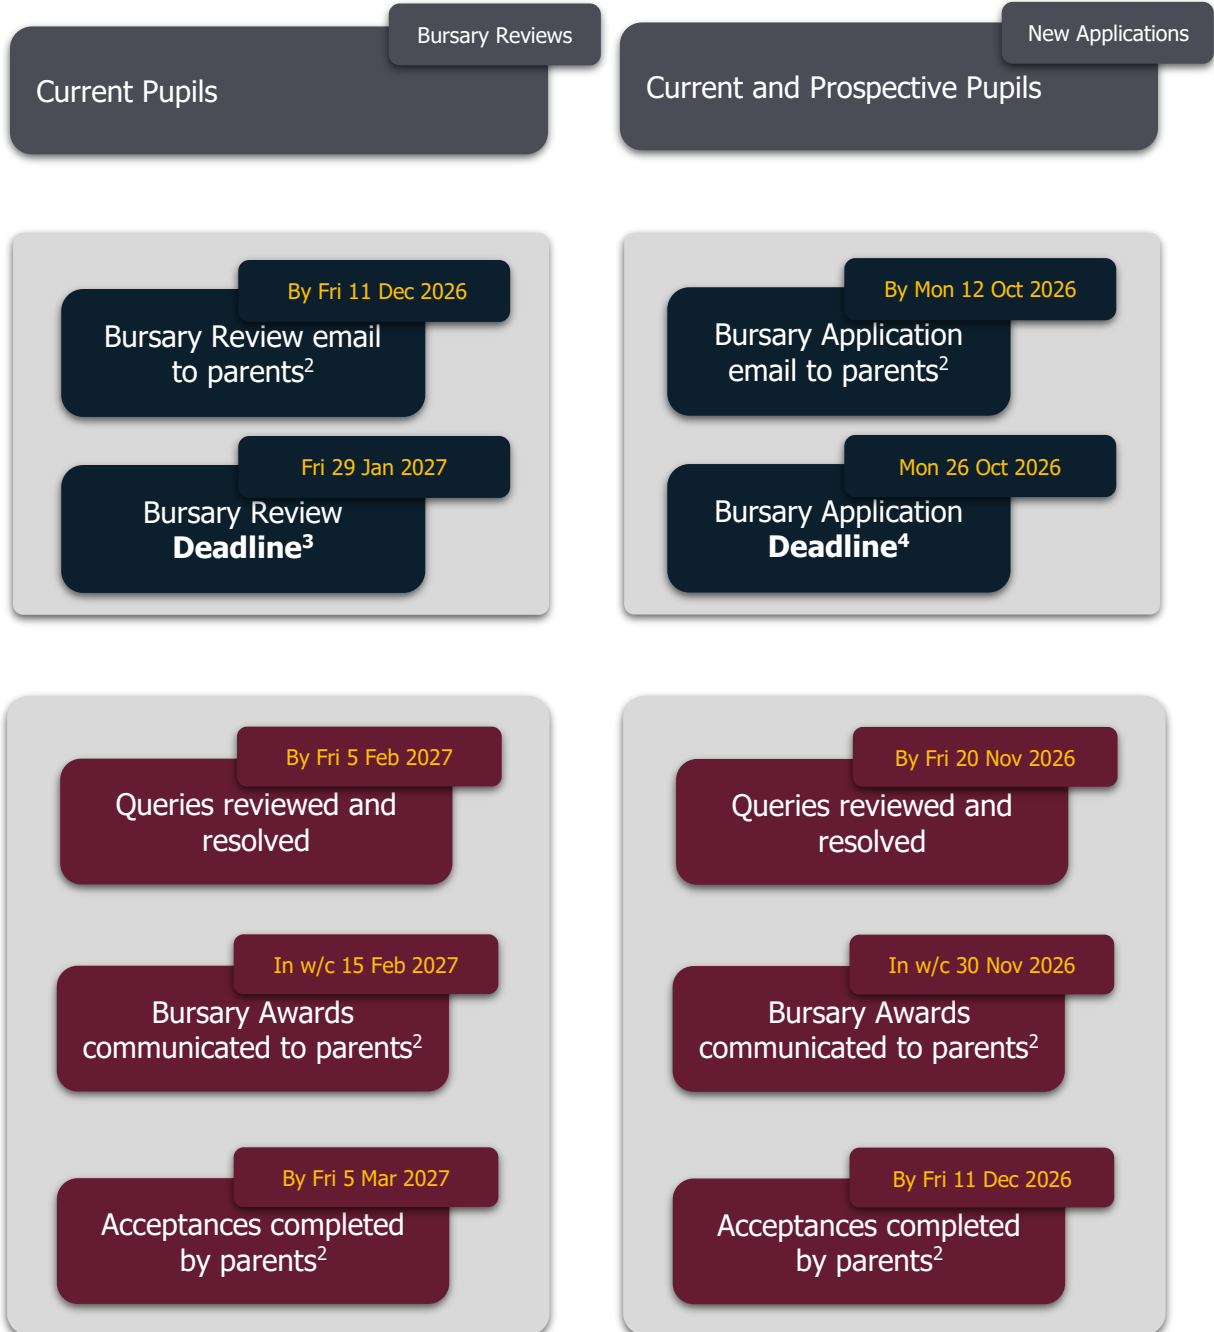

Bursary Life Cycle¹

¹The application process for 2026-27 is now closed. This Bursary Life Cycle refers to 2027-28.

²Or legal guardians.

³**The deadline for Bursary Reviews is the last Friday in January.**